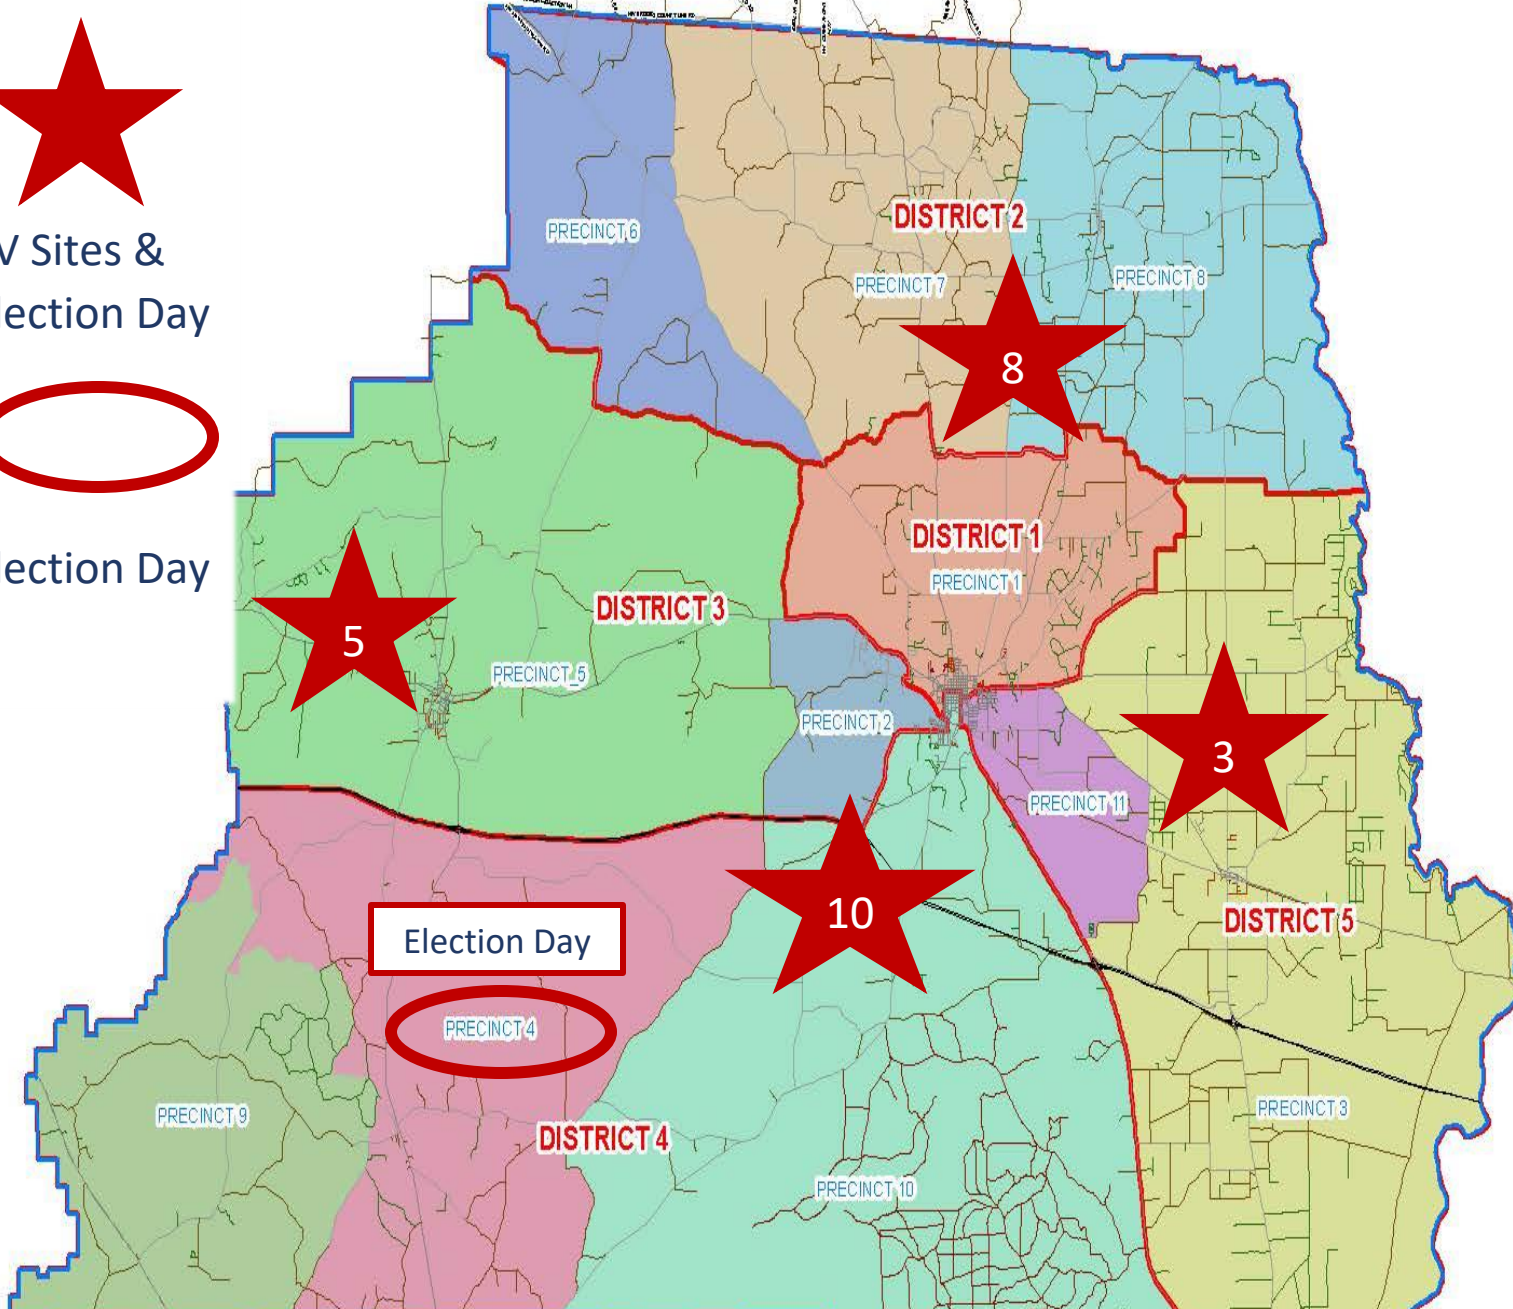

Super Voting Sites

10 Madison Annex

229 SW Pinckney St. Madison, FL. 32340

Early Voting - Mon - Fri 8 a.m. to 6 p.m.

Sat & Sun 7 a.m. to 3 p.m.

Election Day - 7 a.m. to 7 p.m.

EV Sites &
Election Day

3 Lee City Hall

286 N.E. CR 255 Lee, FL. 32059

Early Voting - Mon - Fri 8 a.m. to 6 p.m.

Sat & Sun 7 a.m. to 3 p.m.

Election Day - 7 a.m. to 7 p.m.

Election Day

5 Greenville Senior Citizen Building

166 S.W. Onslow St. Greenville, FL. 32331

Early Voting - Mon - Fri 8 a.m. to 6 p.m.

Sat & Sun 7 a.m. to 3 p.m.

Election Day - 7 a.m. to 7 p.m.

8 Pinetta Vol. Fire Dept.

509 N.E. Persimmon Dr. Pinetta, FL. 32350

Early Voting - Mon - Fri 8 a.m. to 6 p.m.

Sat & Sun 7 a.m. to 3 p.m.

Election Day - 7 a.m. to 7 p.m.

Election Day Only

Sirmans Vol. Fire Dept.

118 S.W. Okaloo Way Greenville, FL. 32331

Election Day - 7 a.m. to 7 p.m.

Any registered voter in the county may vote at any one of these locations regardless of where your residential address is located.

THOMAS "TOMMY" HARDEE

SUPERVISOR OF ELECTIONS

239 SW Pinckney St. Madison, FL 32340 Phone: (850) 973-6507

18008 REV A 10/9/19