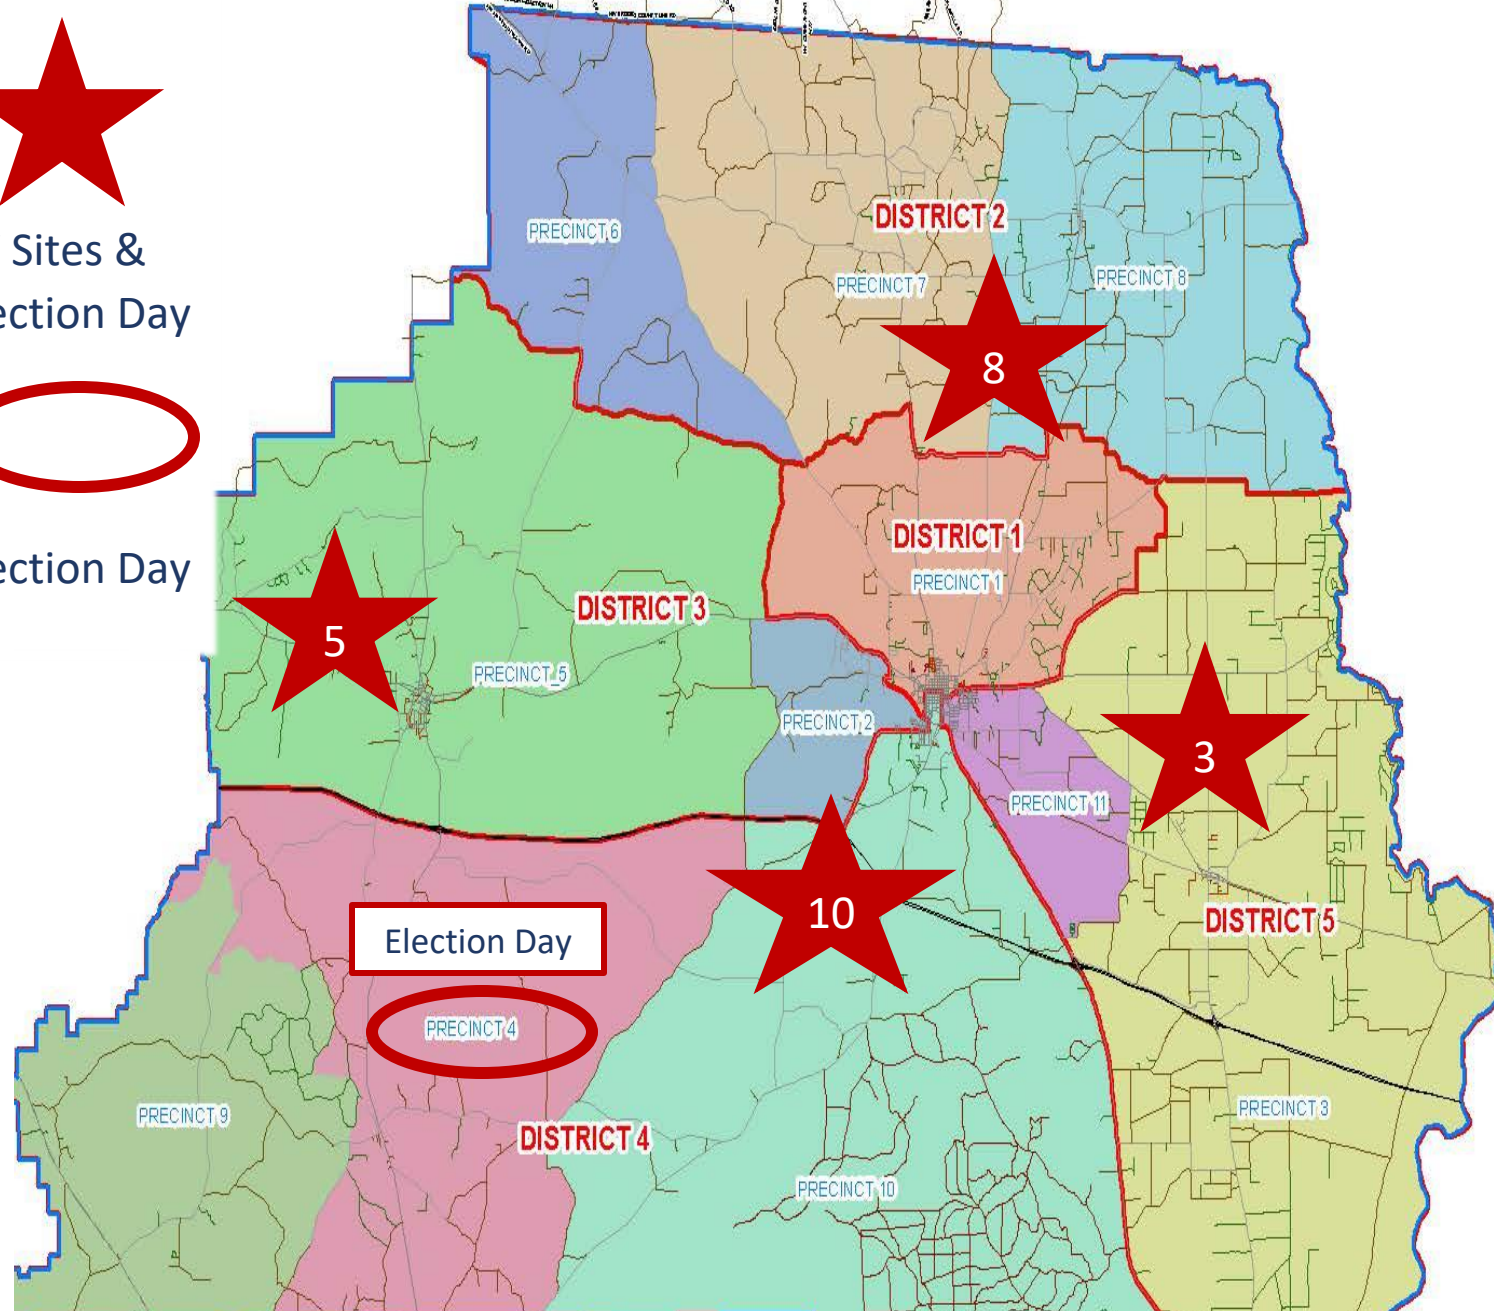

Sat & Sun 7 a.m. to 3 p.m.

Election Day - 7 a.m. to 7 p.m.

Election Day Only

4 Sirmans Vol. Fire Dept.

118 S.W. Okaloo Way Greenville, FL. 32333

Election Day - 7 a.m. to 7 p.m.

Any registered voter in the county may vote at any one of these locations regardless of your residential address.